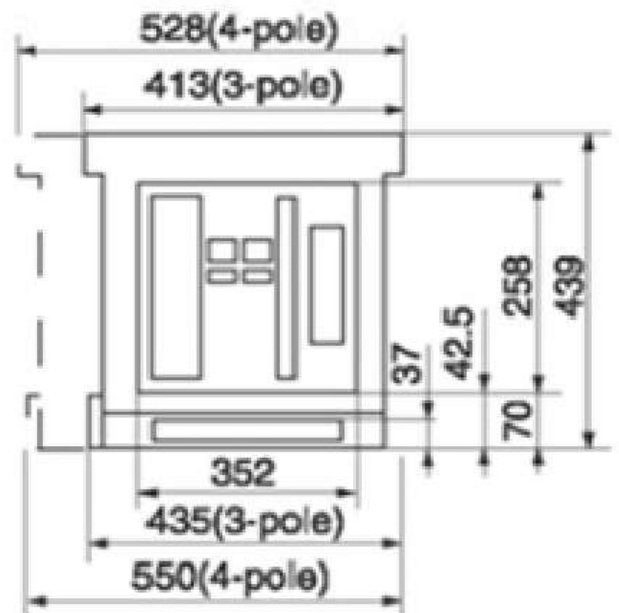

AW45-3200 Drawer type

*

In(A)	a(mm)
2000-2500	20
3200	30

Horizontal Wire-connection

Vertical wire-connection