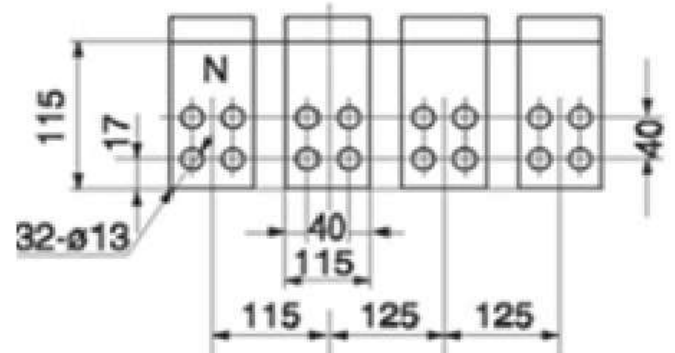

AW45-3200 Drawer type

*

In(A)	a(mm)
2000-2500	20
3200	30

Horizontal Wire-connection

Vertical wire-connection