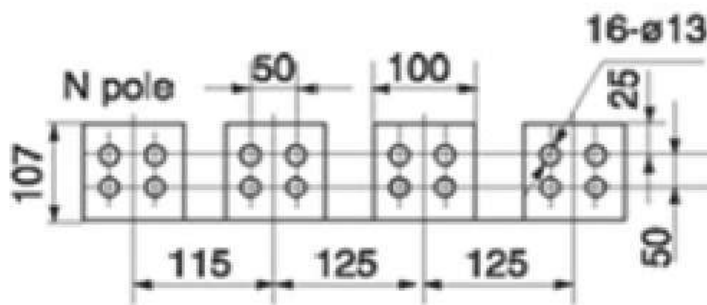

AW45-3200 Drawer type

*

In(A)	a(mm)
2000-2500	20
3200	30

Horizontal Wire-connection

Vertical wire-connection