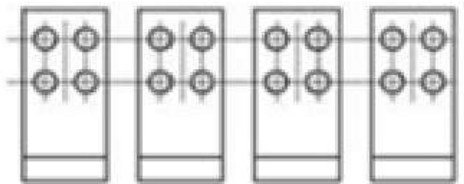

AW45-3200 Drawer type

*

In(A)	a(mm)
2000-2500	20
3200	30

Horizontal Wire-connection

Vertical wire-connection