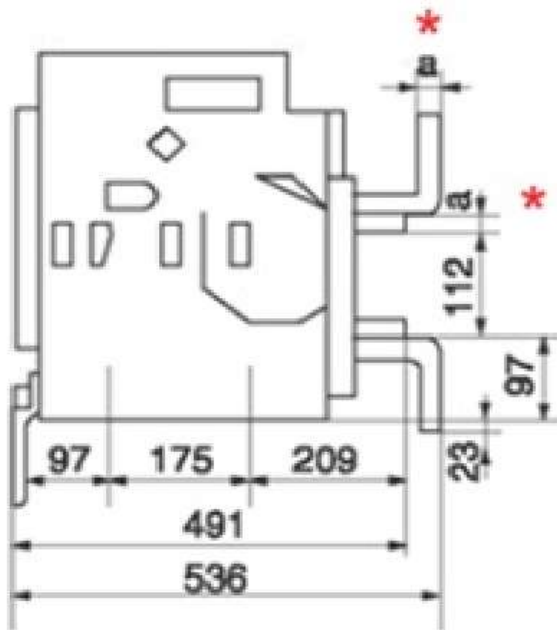

AW45-3200 Drawer type

*

In(A)	a(mm)
2000-2500	20
3200	30

Horizontal Wire-connection

Vertical wire-connection